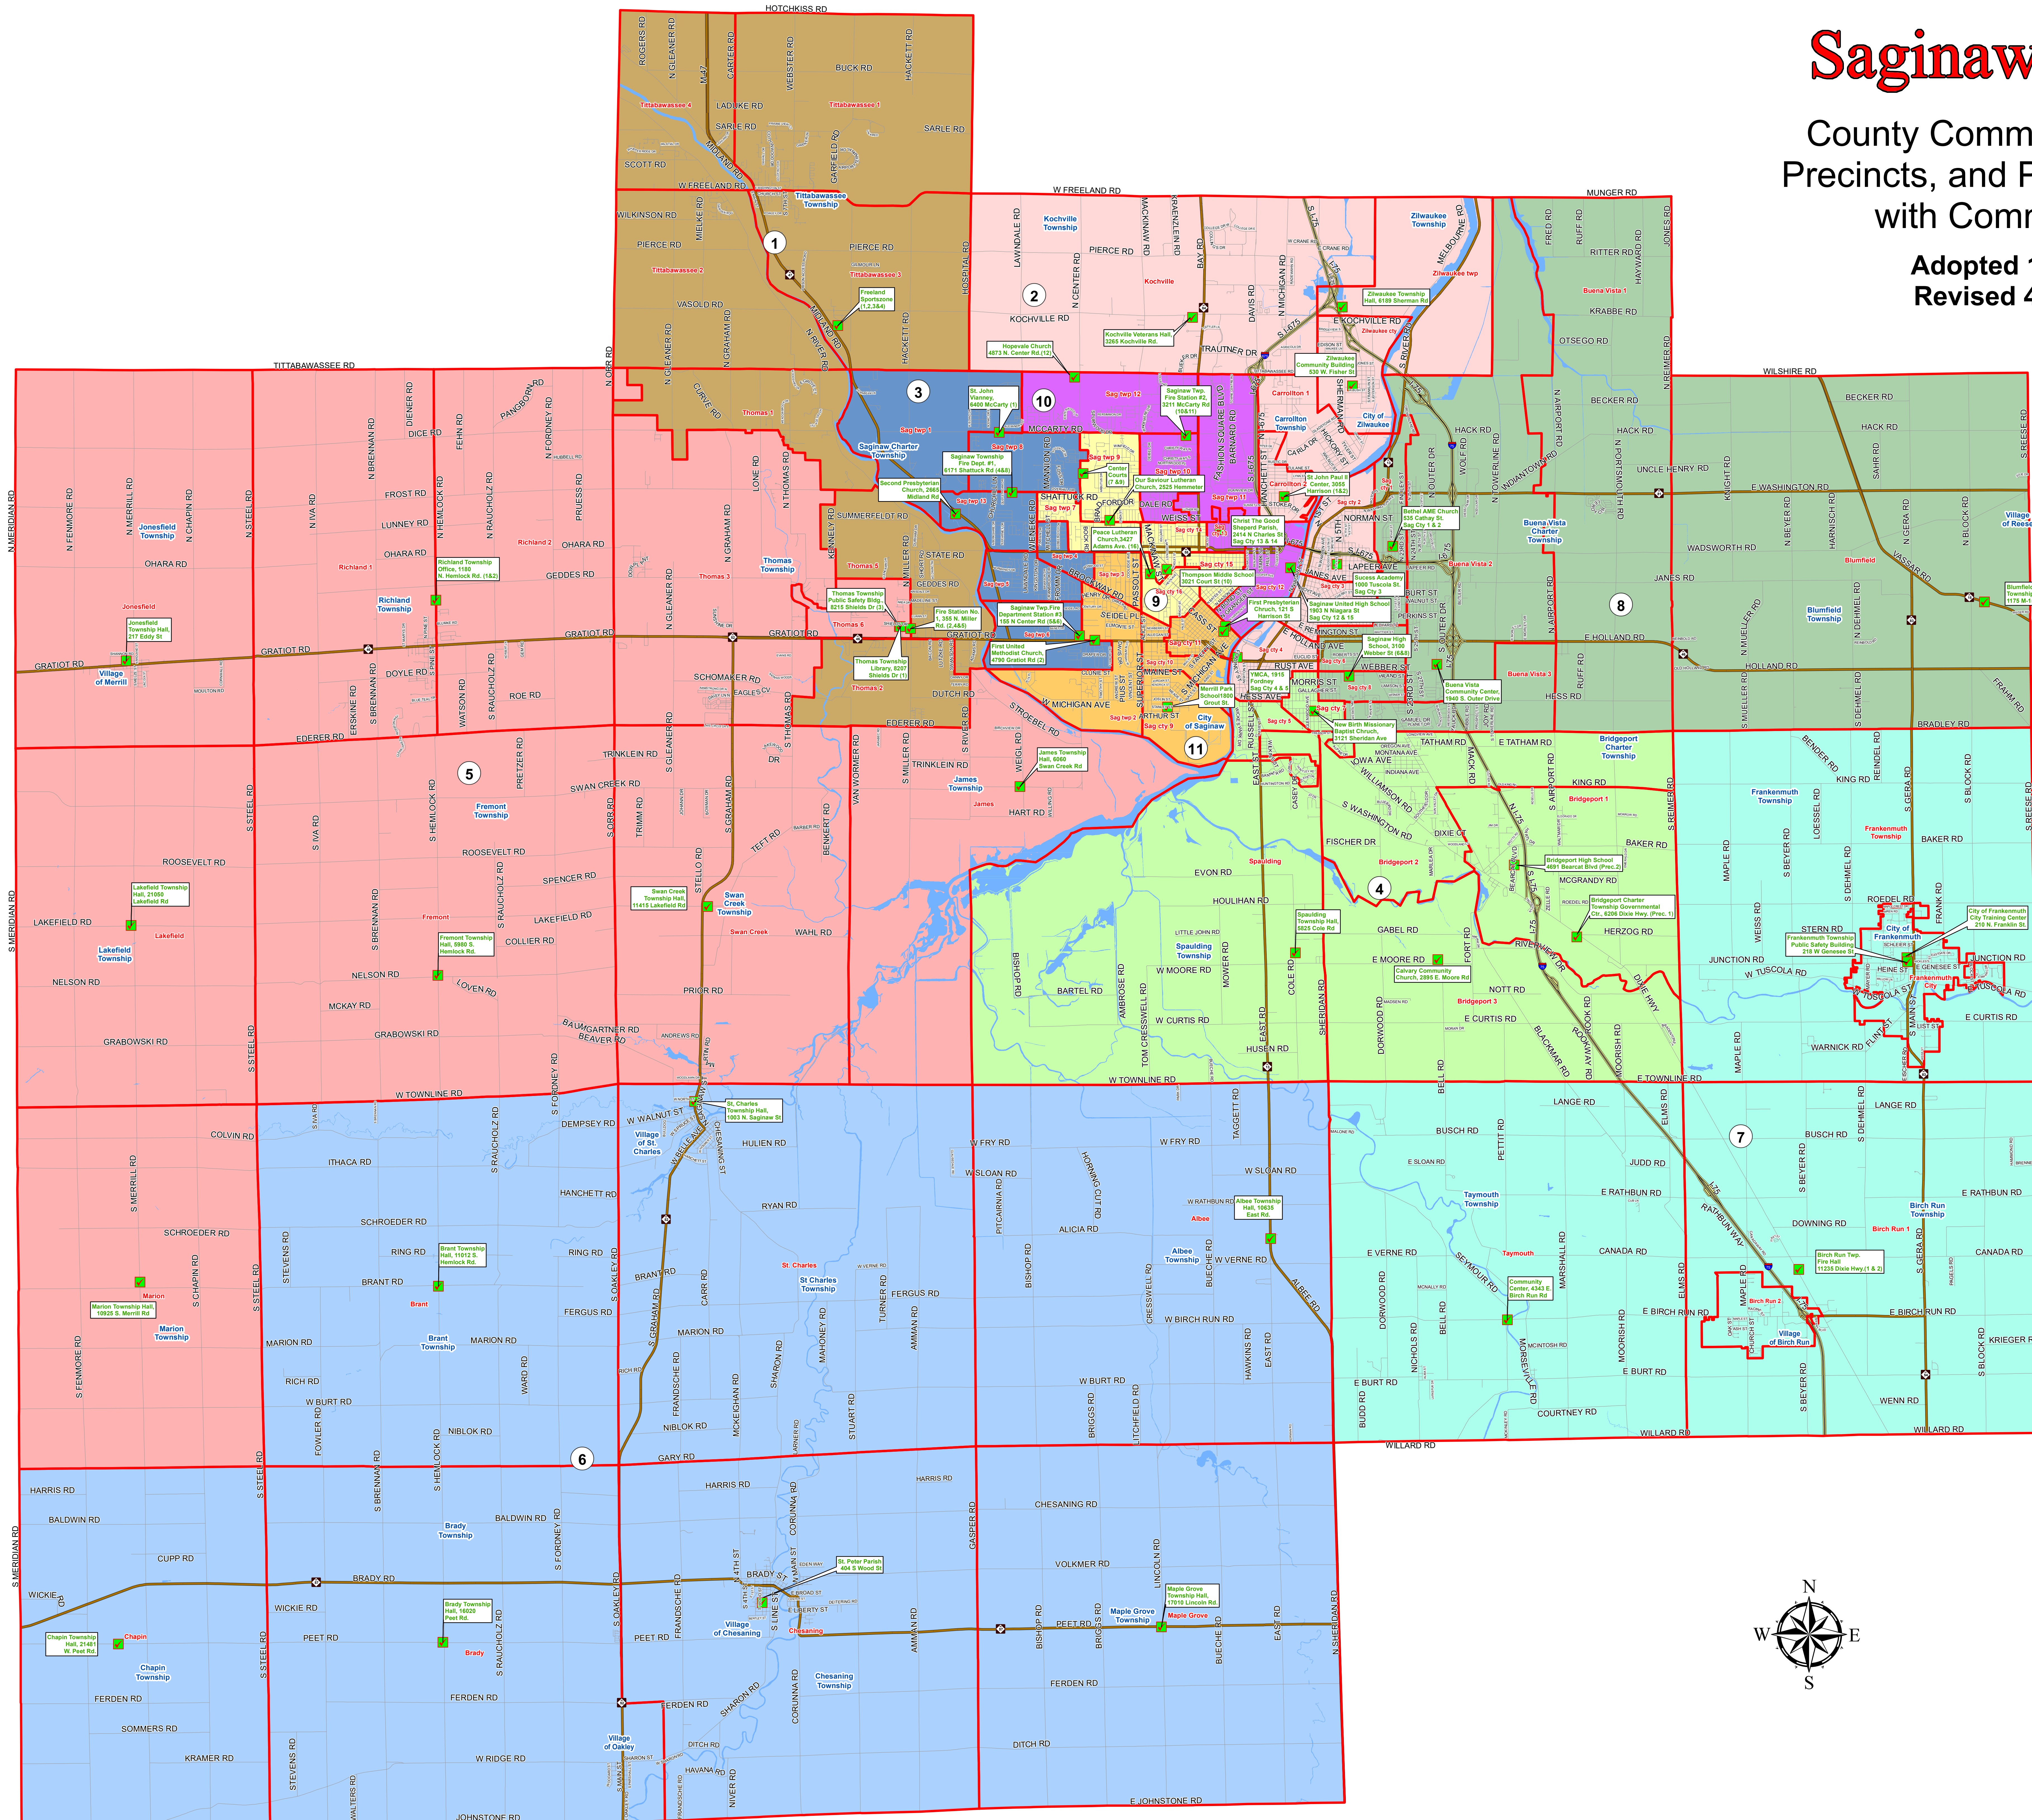

Saginaw County

County Commission Districts Precincts, and Polling Locations with Commissioners

Adopted 10/6/2021
Revised 4/21/2026

- Legend**
- Polling Locations
 - ▭ Precincts
- District with Population and Commissioner**
- 1 - (16,252) Mark Piotrowski
 - 2 - (18,131) JackTany
 - 3 - (17,859) Rich Spitzer
 - 4 - (16,459) Sheldon Matthews
 - 5 - (18,283) Tracey Slodowski
 - 6 - (17,565) Denny Harris
 - 7 - (16,835) John Kaczynski
 - 8 - (16,291) Gerald Little
 - 9 - (16,342) Christopher Boyd
 - 10 - (16,582) Lisa Coney
 - 11 - (18,091) Michael Webster